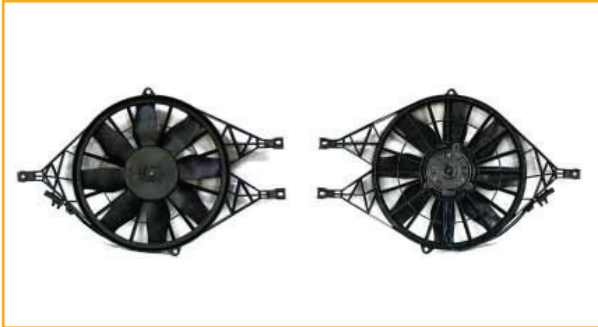

OF-0020

Make	Model	Engine	Year
CHRYSLER	DURANGO	4.7/5.2/5.9L	2003