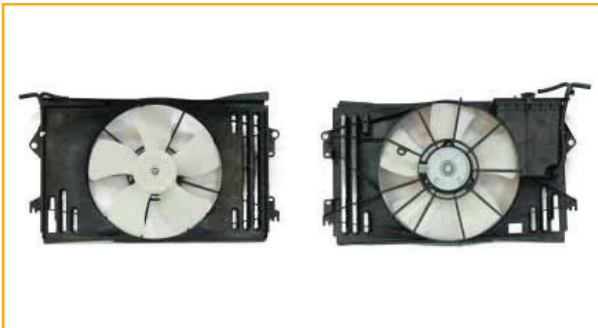

OF-5024

Make	Model	Engine	Year
TOYOTA	COROLLA		2003-2006