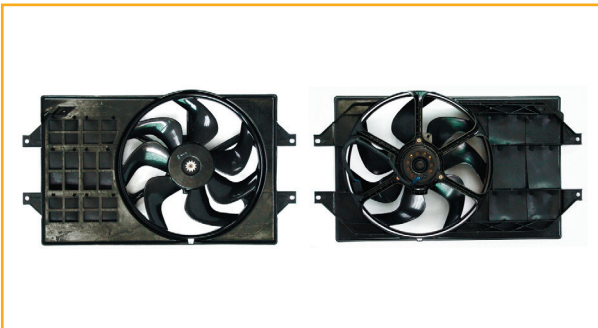

OF-0015

Make	Model	Engine	Year
CHRYSLER	SEBRING	2.4L	1998-1996
		2.5L	1998-1996